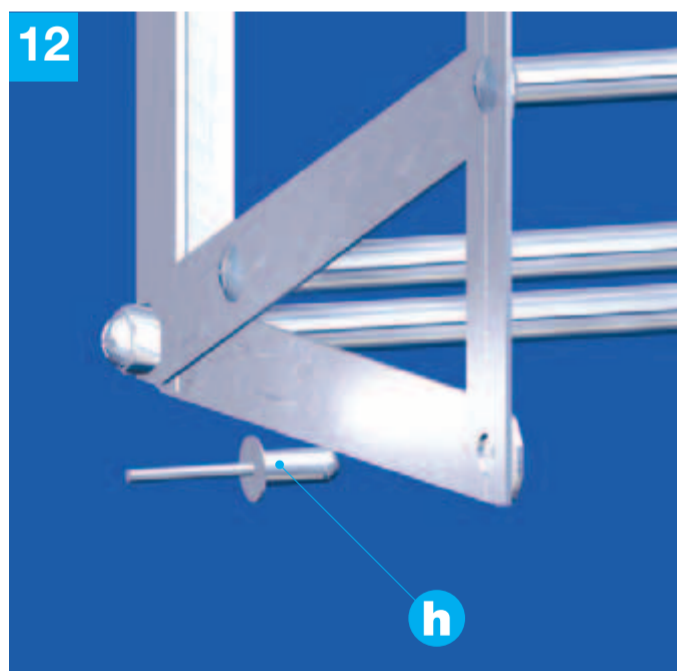

11

2x

combitech® shoe rack

Shopping list

Pre-cut parts list

combitech® profiles					
Product name	Dimension	Item no.	Total quantity	Quantity	Pre-cut part
ⓐ round tube, untreated aluminium	11.5 x 1.0 mm	25004	19 m	19	973 mm
ⓑ angle bracket, untreated aluminium	23.5 x 1.5 mm	25590	5 m	2	1375 mm
ⓒ flat bar, untreated aluminium	23.5 x 2.0 mm	25830	5 m	2	1375 mm
ⓓ flat bar, untreated aluminium	23.5 x 2.0 mm	25810	4 m	16	240 mm
ⓔ thread rod, galvanized steel	M 8	30004	3 m	3	1000 mm

combitech® small parts					
Product name	Dimension	Item no.	Total quantity	Quantity	Pre-cut part
ⓑ hexagonal cap nut, self-tapping galvanized steel	M 8	30114	2 bags	6	
ⓓ plain plate, aluminium	1.5 mm			2	540 x 965 mm
ⓑ blind rivets	5 x 10 mm			16	
ⓓ dowel	M 8			32	
ⓓ screws	M 6			32	

Notes

Important advice!

Assembly instructions

All parts must be original **alfer®** parts. Damaged parts should not be used. Basic technical knowledge is required for assembly.

In case of technical difficulties, advice can in some circumstances be sought from staff at the hardware store or possibly from **alfer®** itself. If difficulties arise during assembly, an enquiry should always be put to **alfer®** before changing components. Do not deviate from the assembly instructions. Changes to materials or deviations from the assembly instructions can cause safety defects, which in case of damage may well be attributed to such a deviation. In case of damage arising from such deviations, **alfer®** accepts no liability.

Instructions for use

The permitted loading capacity must not be exceeded. Inappropriate use will result in the right to compensation being excluded.

Wutöschingen June 2002

alfer® aluminium Gesellschaft mbH
Horheim, Industriestraße 7 · D-79793 Wutöschingen
tel.: +49(0)77 46/92 01-0 · fax: 92 01-92
email: info.eng@alfer.com