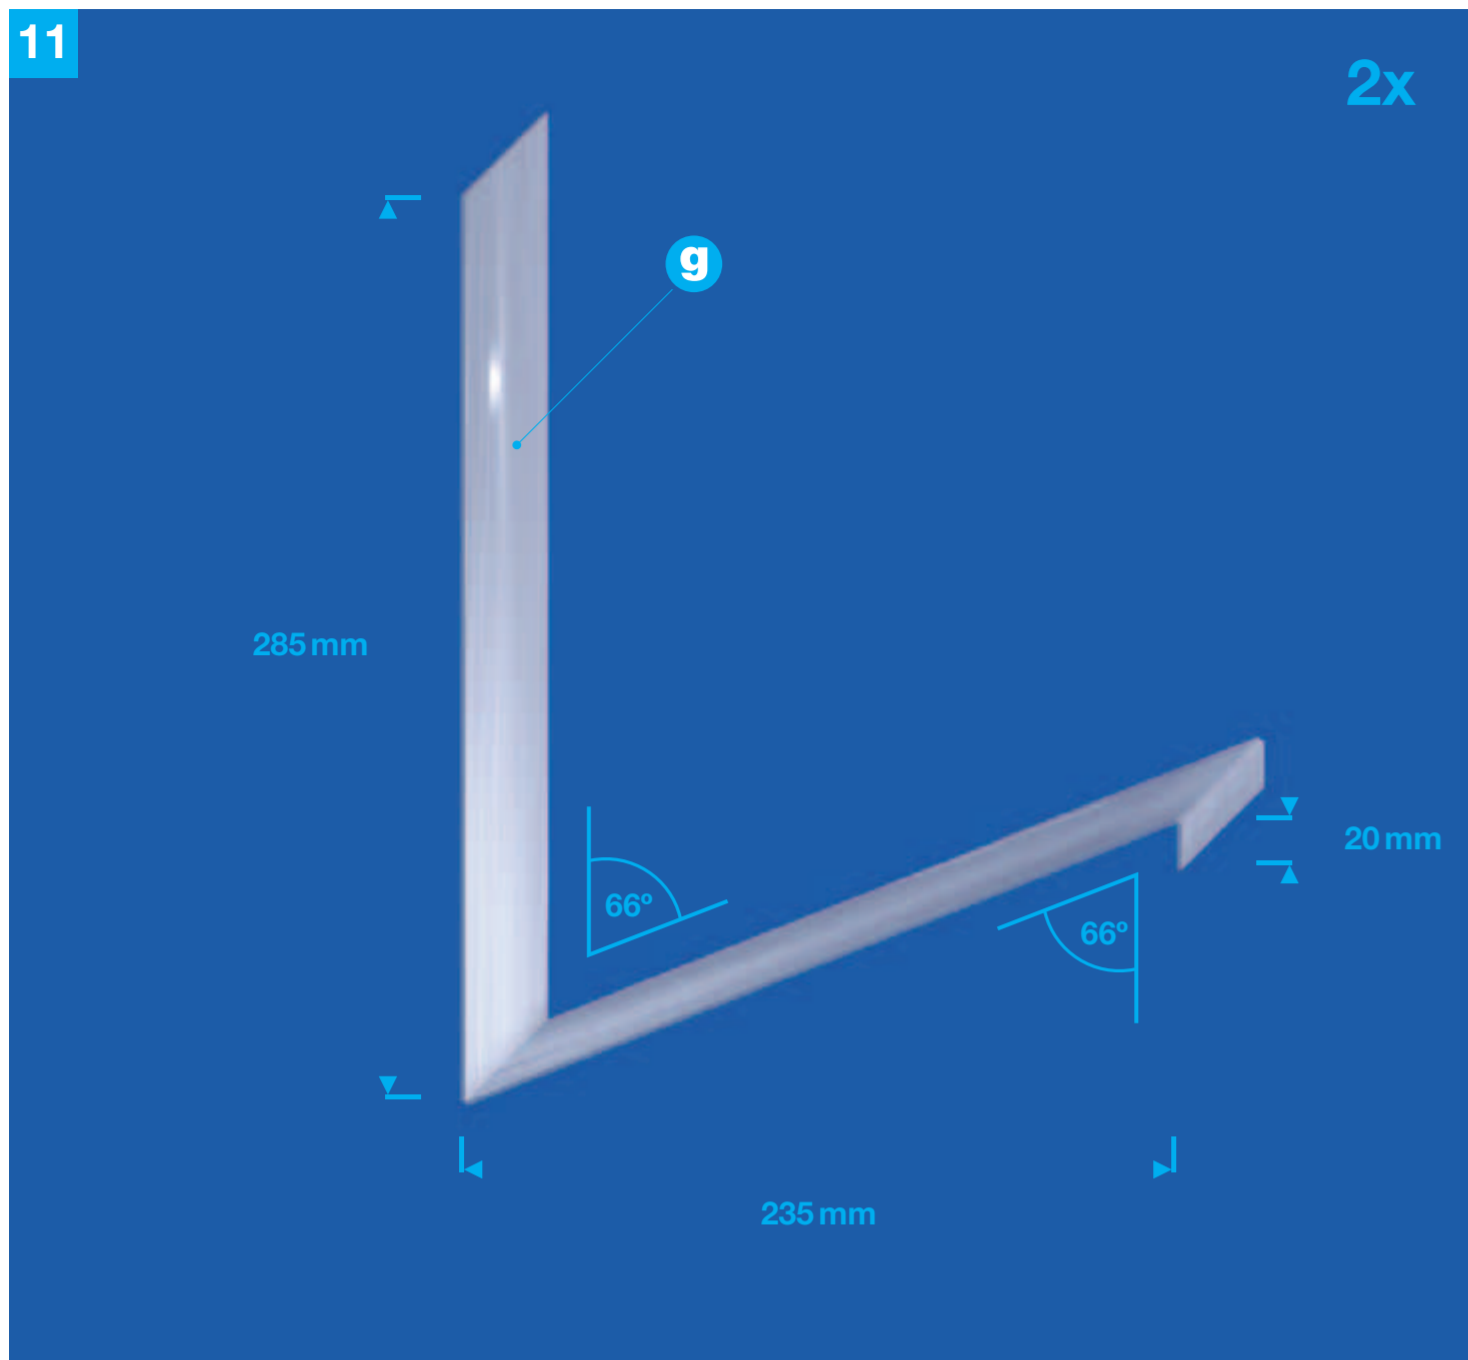

11

2x

**combitech® shoe rack**

**Shopping list**

**Pre-cut parts list**

combitech® profiles					
Product name	Dimension	Item no.	Total quantity	Quantity	Pre-cut part
ⓐ round tube, untreated aluminium	11.5 x 1.0 mm	25004	19 m	19	973 mm
ⓑ angle bracket, untreated aluminium	23.5 x 1.5 mm	25590	5 m	2	1375 mm
ⓒ flat bar, untreated aluminium	23.5 x 2.0 mm	25830	5 m	2	1375 mm
ⓓ flat bar, untreated aluminium	23.5 x 2.0 mm	25810	4 m	16	240 mm
ⓔ thread rod, galvanized steel	M 8	30004	3 m	3	1000 mm

combitech® small parts					
Product name	Dimension	Item no.	Total quantity	Quantity	Pre-cut part
ⓑ hexagonal cap nut, self-tapping galvanized steel	M 8	30114	2 bags	6	
ⓓ plain plate, aluminium	1.5 mm			2	540 x 965 mm
ⓑ blind rivets	5 x 10 mm			16	
ⓓ dowel	M 8			32	
ⓓ screws	M 6			32	

**Important advice!**

**Technical data:**

The **combitech®** shoe rack cannot be used free standing. It must therefore be fastened to a wall or similar with screws.

**combitech® shoe rack dimensions:**

length 100.0 cm  
 width 23.0 cm  
 height 140.0 cm